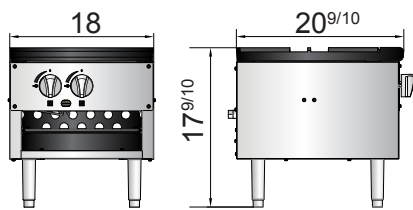

“TO COOK NICELY!”

Toll Free: 855-855-0399 Email: info@atosausa.com
www.atosausa.com | www.atosausa.com
California, Colorado, Florida, Georgia, Illinois,
Massachusetts, New Jersey, Ohio, Texas, Washington

SPECIFICATIONS

Models	Burners and Control Method	Gas Type	Intake-Tube Pressure (in.W.C.)	Per BTU B.T.U./h	Total BTU B.T.U./h	Regulator	Exterior Dimensions (inch)	Net Weight (lbs)	Gross Weight (lbs)
ATSP-18-1	2 Burners, Independent Manual Control	NG	4	40,000	80,000	4" w.c.	18×20^{9/10}×22^{4/5}	106	119
		LP	10	40,000	80,000	10" w.c.			
ATSP-18-2	4 Burners, Independent Manual Control	NG	4	40,000	160,000	4" w.c.	18×41^{7/10}×22^{4/5}	202	222
		LP	10	40,000	160,000	10" w.c.			
ATSP-18-1L	2 Burners, Independent Manual Control	NG	4	40,000	80,000	4" w.c.	18×20^{9/10}×17^{9/10}	104	117
		LP	10	40,000	80,000	10" w.c.			
ATSP-18-2L	4 Burners, Independent Manual Control	NG	4	40,000	160,000	4" w.c.	18×41^{7/10}×17^{9/10}	198	221

PLAN VIEW

ATSP-18-1L