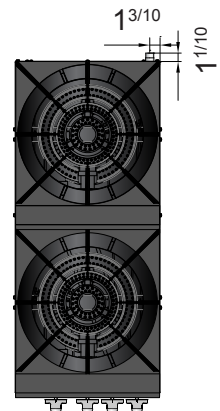

## SPECIFICATIONS

Models	Burners and Control Method	Gas Type	Intake-Tube Pressure (in.W.C.)	Per BTU B.T.U./h	Total BTU B.T.U./h	Regulator	Exterior Dimensions (inch)	Net Weight (lbs)	Gross Weight (lbs)
ATSP-18-1	2 Burners, Independent Manual Control	NG	4	40,000	80,000	4" w.c.	18×20 <sup>9/10</sup> ×22 <sup>4/5</sup>	106	119
		LP	10	40,000	80,000	10" w.c.			
ATSP-18-2	4 Burners, Independent Manual Control	NG	4	40,000	160,000	4" w.c.	18×41 <sup>7/10</sup> ×22 <sup>4/5</sup>	202	222
		LP	10	40,000	160,000	10" w.c.			
ATSP-18-1L	2 Burners, Independent Manual Control	NG	4	40,000	80,000	4" w.c.	18×20 <sup>9/10</sup> ×17 <sup>9/10</sup>	104	117
		LP	10	40,000	80,000	10" w.c.			
ATSP-18-2L	4 Burners, Independent Manual Control	NG	4	40,000	160,000	4" w.c.	18×41 <sup>7/10</sup> ×17 <sup>9/10</sup>	198	221

## PLAN VIEW

**ATSP-18-1L**

**ATSP-18-2L**

**ATSP-18-1**

**ATSP-18-2**

Heavy duty burners

Stainless steel legs

Cast iron top grates