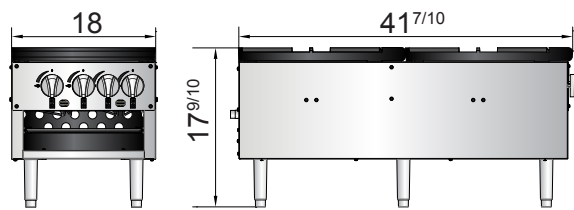

ATSP-18-2L