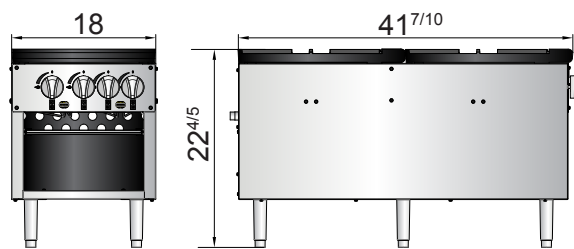

## SPECIFICATIONS

Models	Burners and Control Method	Gas Type	Intake-Tube Pressure (in.W.C.)	Per BTU B.T.U./h	Total BTU B.T.U./h	Regulator	Exterior Dimensions (inch)	Net Weight (lbs)	Gross Weight (lbs)
ATSP-18-1	2 Burners, Independent Manual Control	NG	4	40,000	80,000	4" w.c.	18×20 <sup>9/10</sup> ×22 <sup>4/5</sup>	106	119
		LP	10	40,000	80,000	10" w.c.			
ATSP-18-2	4 Burners, Independent Manual Control	NG	4	40,000	160,000	4" w.c.	18×41 <sup>7/10</sup> ×22 <sup>4/5</sup>	202	222
		LP	10	40,000	160,000	10" w.c.			
ATSP-18-1L	2 Burners, Independent Manual Control	NG	4	40,000	80,000	4" w.c.	18×20 <sup>9/10</sup> ×17 <sup>9/10</sup>	104	117
		LP	10	40,000	80,000	10" w.c.			
ATSP-18-2L	4 Burners, Independent Manual Control	NG	4	40,000	160,000	4" w.c.	18×41 <sup>7/10</sup> ×17 <sup>9/10</sup>	198	221

## PLAN VIEW

**ATSP-18-1L**

**ATSP-18-2L**

**ATSP-18-1**

**ATSP-18-2**

Heavy duty burners

Stainless steel legs

Cast iron top grates