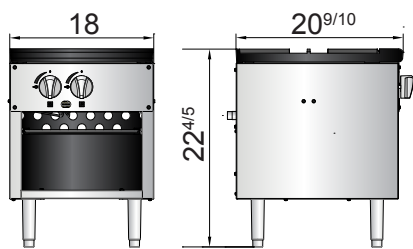

“TO COOK NICELY!”

Toll Free: 855-855-0399 Email: info@atosausa.com
www.atosausa.com | www.atosausa.com
California, Colorado, Florida, Georgia, Illinois,
Massachusetts, New Jersey, Ohio, Texas, Washington

SPECIFICATIONS

Models	Burners and Control Method	Gas Type	Intake-Tube Pressure (in.W.C.)	Per BTU B.T.U./h	Total BTU B.T.U./h	Regulator	Exterior Dimensions (inch)	Net Weight (lbs)	Gross Weight (lbs)
ATSP-18-1	2 Burners, Independent Manual Control	NG	4	40,000	80,000	4" w.c.	18×20^{9/10}×22^{4/5}	106	119
		LP	10	40,000	80,000	10" w.c.			
ATSP-18-2	4 Burners, Independent Manual Control	NG	4	40,000	160,000	4" w.c.	18×41^{7/10}×22^{4/5}	202	222
		LP	10	40,000	160,000	10" w.c.			
ATSP-18-1L	2 Burners, Independent Manual Control	NG	4	40,000	80,000	4" w.c.	18×20^{9/10}×17^{9/10}	104	117
		LP	10	40,000	80,000	10" w.c.			
ATSP-18-2L	4 Burners, Independent Manual Control	NG	4	40,000	160,000	4" w.c.	18×41^{7/10}×17^{9/10}	198	221

PLAN VIEW

ATSP-18-1

Heavy duty burners

Stainless steel legs

Cast iron top grates

Stainless steel knobs

Stainless steel drip pan