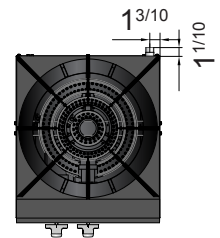

“TO COOK NICELY!”

Toll Free: 855-855-0399 Email: info@atosausa.com
www.atosausa.com | www.atosausa.com
California, Colorado, Florida, Georgia, Illinois,
Massachusetts, New Jersey, Ohio, Texas, Washington

SPECIFICATIONS

Models	Burners and Control Method	Gas Type	Intake-Tube Pressure (in.W.C.)	Per BTU B.T.U./h	Total BTU B.T.U./h	Regulator	Exterior Dimensions (inch)	Net Weight (lbs)	Gross Weight (lbs)
ATSP-18-1	2 Burners, Independent Manual Control	NG	4	40,000	80,000	4" w.c.	18×20^{9/10}×22^{4/5}	106	119
		LP	10	40,000	80,000	10" w.c.			
ATSP-18-2	4 Burners, Independent Manual Control	NG	4	40,000	160,000	4" w.c.	18×41^{7/10}×22^{4/5}	202	222
		LP	10	40,000	160,000	10" w.c.			
ATSP-18-1L	2 Burners, Independent Manual Control	NG	4	40,000	80,000	4" w.c.	18×20^{9/10}×17^{9/10}	104	117
		LP	10	40,000	80,000	10" w.c.			
ATSP-18-2L	4 Burners, Independent Manual Control	NG	4	40,000	160,000	4" w.c.	18×41^{7/10}×17^{9/10}	198	221

PLAN VIEW

ATSP-18-1

Heavy duty burners

Stainless steel legs

Cast iron top grates

Stainless steel knobs

Stainless steel drip pan